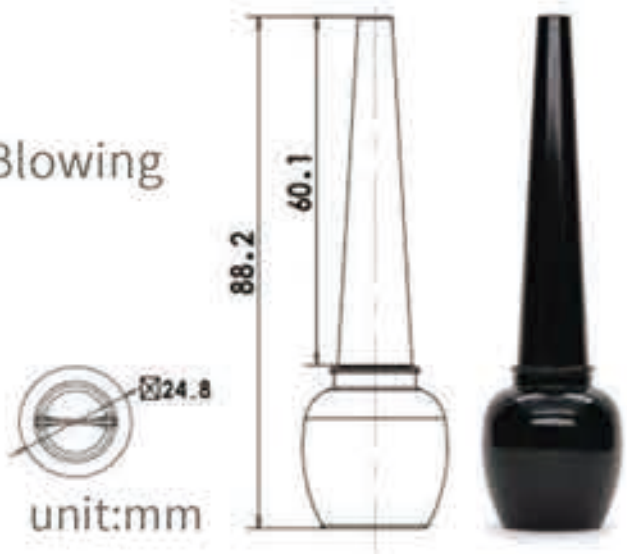

Blow Molded Eyeliner Tube SRS-Y004

— PRODUCT INFORMATION —

ITEM NO: SRS-Y004

PROCESS: Injection And Blowing

MATERIAL: PETG

CAPACITY: 7.5ml

SIZE: Pictured

SRS[®] PACKAGING
圣瑞斯[®] 包装

Blow Molded Eyeliner Tube

SRS-Y005

— PRODUCT INFORMATION —

ITEM NO: SRS-Y005

PROCESS: Injection And Blowing

MATERIAL: PETG

CAPACITY: 9.5ml

SIZE: Pictured