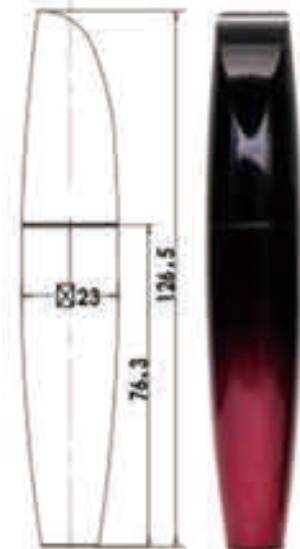

SIZE: Pictured

unit:mm

Blow Molded Eyelash Tube

SRS-J008

PRODUCT INFORMATION

ITEM NO: SRS-J008

PROCESS: Injection And Blowing

MATERIAL: PETG