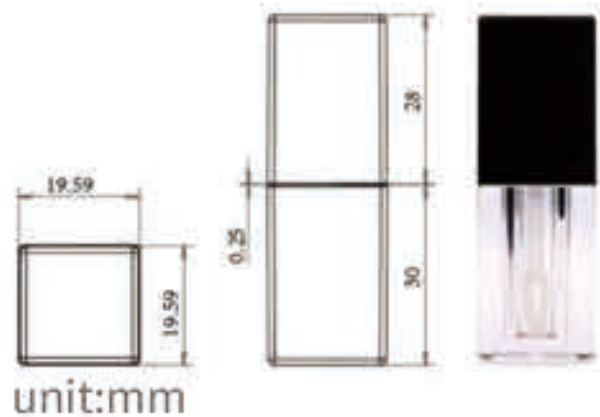

— PRODUCT INFORMATION —

ITEM NO: SRS-C074

PROCESS: Injection

MATERIAL: PETG

CAPACITY: 4.1ml

SIZE: Pictured