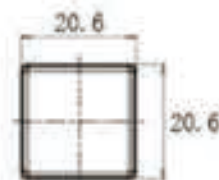

PRODUCT INFORMATION

ITEM NO: SRS-C057

PROCESS: Injection

MATERIAL: PETG

CAPACITY: 6.9ml

SIZE: Pictured