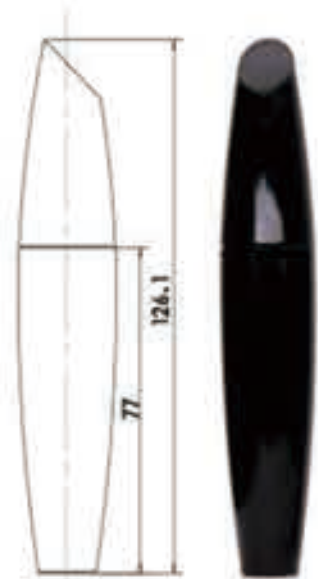

PRODUCT INFORMATION

ITEM NO: SRS-J010

PROCESS: Injection And Blowing

MATERIAL: PETG

CAPACITY: 22ml

SIZE: Pictured

unit:mm