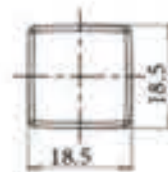

SRS PACKAGING
圣瑞斯®包装

Lip Gloss Tube SRS-C028

— PRODUCT INFORMATION —

ITEM NO: SRS-C028

PROCESS: Injection

MATERIAL: AS

CAPACITY: 9.5ml

SIZE: Pictured

unit:mm