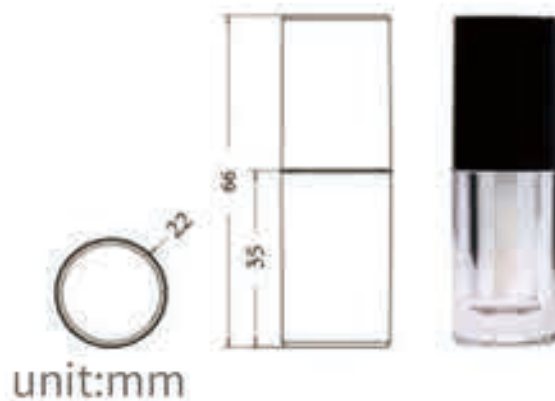

SRS[®]PACKAGING
圣瑞斯[®]包装

Lip Gloss Tube SRS-C095

— PRODUCT INFORMATION —

ITEM NO: SRS-C095

PROCESS: Injection

MATERIAL: PETG

CAPACITY: 4.3ml

SIZE: Pictured