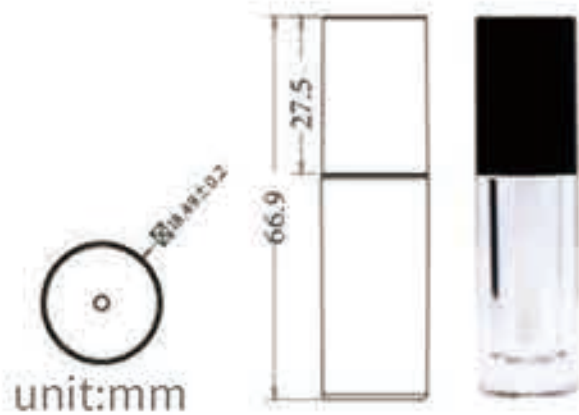

SRS® PACKAGING
圣瑞斯® 包装

Lip Gloss Tube SRS-C106

— PRODUCT INFORMATION —

ITEM NO: SRS-C106

PROCESS: Injection

MATERIAL: PETG

CAPACITY: 4.1ml

SIZE: Pictured