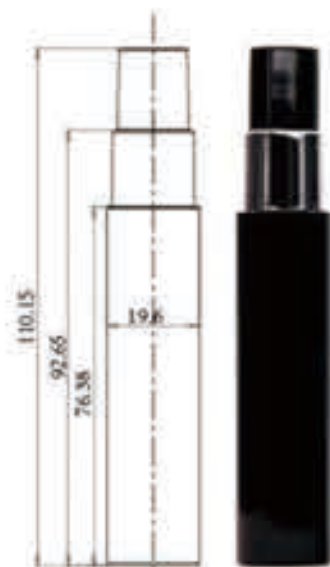

PRODUCT INFORMATION

ITEM NO: SRS-J026

PROCESS: Injection And Blowing

MATERIAL: PETG

CAPACITY: 21ml

SIZE: Pictured

unit:mm