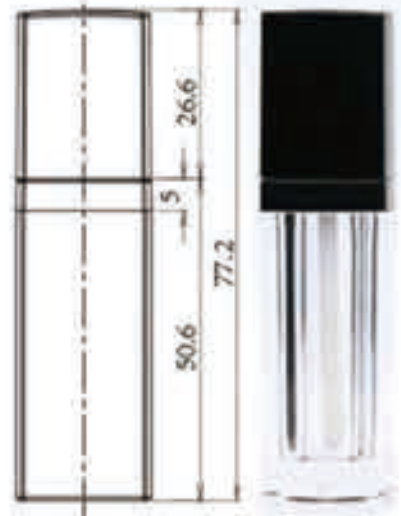

— PRODUCT INFORMATION —

ITEM NO: SRS-C038

PROCESS: Injection

MATERIAL: AS

CAPACITY: 7.6ml

SIZE: Pictured

SRS[®] PACKAGING
圣瑞斯[®] 包装

Lip Gloss Tube SRS-C039