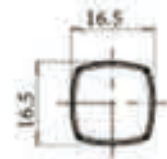

SRS[®] PACKAGING
圣瑞斯[®] 包装

Lip Gloss Tube SRS-C060

PRODUCT INFORMATION

ITEM NO: SRS-C060

PROCESS: Injection

MATERIAL: AS

CAPACITY: 4.6ml

SIZE: Pictured