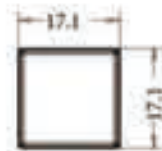

SRS®PACKAGING
圣瑞斯®包装

Lip Gloss Tube SRS-C029

— PRODUCT INFORMATION —

ITEM NO: SRS-C029

PROCESS: Injection

MATERIAL: PETG

CAPACITY: 5.3ml

SIZE: Pictured

unit:mm