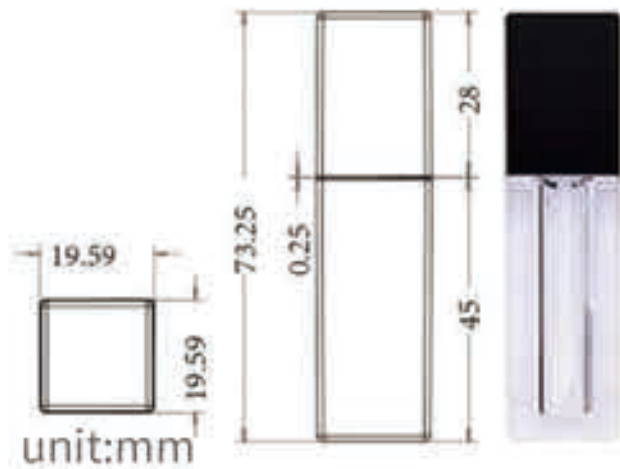

— PRODUCT INFORMATION —

ITEM NO: SRS-C108

PROCESS: Injection

MATERIAL: PETG

CAPACITY: 5.5ml

SIZE: Pictured

SRS[®] PACKAGING
圣瑞斯[®] 包装

Lip Gloss Tube SRS-C109