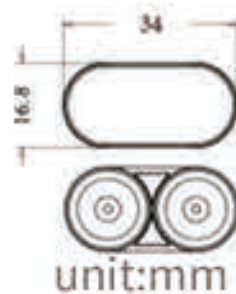

SRS[®] PACKAGING
圣瑞斯[®] 包装

Lip Gloss Tube SRS-C097

— PRODUCT INFORMATION —

ITEM NO: SRS-C097

PROCESS: Injection

MATERIAL: PETG

CAPACITY: 3.2ml*2

SIZE: Pictured