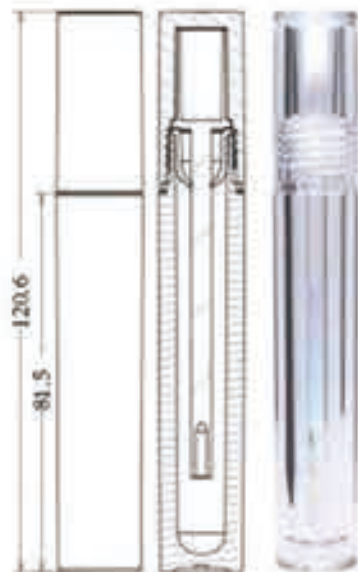

PROCESS: Injection

MATERIAL: PETG

CAPACITY: 7.8ml

SIZE: Pictured

unit:mm

SRS[®] PACKAGING
圣瑞斯[®] 包装

Lip Gloss Tube SRS-C105

— PRODUCT INFORMATION —