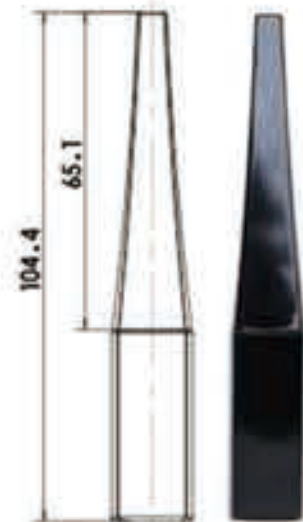

— PRODUCT INFORMATION —

ITEM NO: SRS-Y006

PROCESS: Injection And Blowing

MATERIAL: PETG

CAPACITY: 7ml

SIZE: Pictured

unit:mm