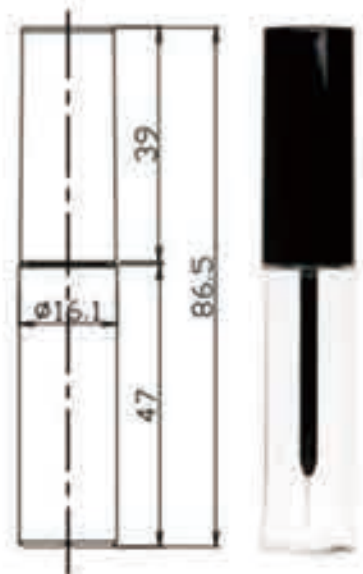

SRS PACKAGING
圣瑞斯® 包装

Blow Molded Eyeliner Tube SRS-Y014

PRODUCT INFORMATION

ITEM NO: SRS-Y014

PROCESS: Injection And Blowing

MATERIAL: PETG

CAPACITY: 7.8ml

SIZE: Pictured