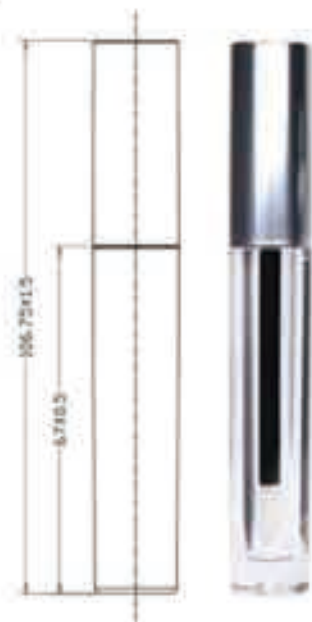

ITEM NO: SRS-C087

PROCESS: Injection

MATERIAL: PETG

CAPACITY: 3.9ml

SIZE: Pictured

unit:mm

SRS[®]PACKAGING
圣瑞斯[®]包装

Lip Gloss Tube SRS-C088