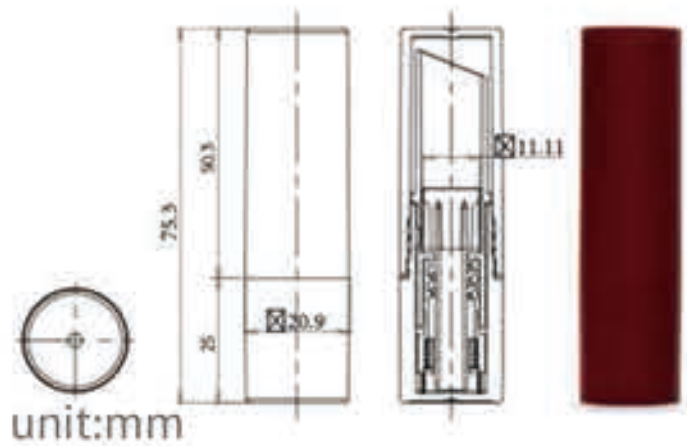

MATERIAL: ABS

DIAMETER: 11.1mm

SIZE: Pictured

unit:mm

EYELINER TUBE SERIES

SRS PACKAGING
圣瑞斯® 包装

Blow Molded Eyeliner Tube SRS-Y001

— PRODUCT INFORMATION —