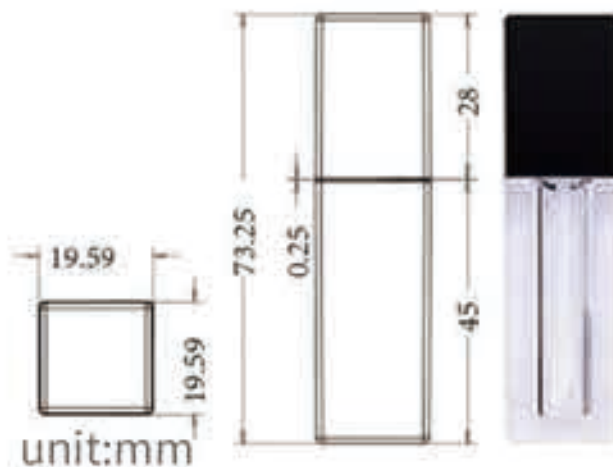

— PRODUCT INFORMATION —

ITEM NO: SRS-C109

PROCESS: Injection

MATERIAL: PETG

CAPACITY: 5.5ml

SIZE: Pictured

SRS[®] PACKAGING
圣瑞斯[®] 包装

Lip Gloss Tube SRS-C110