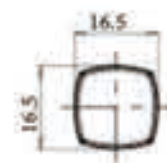

SRS[®]PACKAGING
圣瑞斯[®]包装

Lip Gloss Tube SRS-C073

— PRODUCT INFORMATION —

ITEM NO: SRS-C073

PROCESS: Injection

MATERIAL: PETG

CAPACITY: 4.5ml

SIZE: Pictured