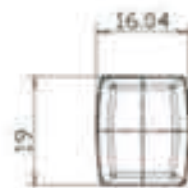

— PRODUCT INFORMATION —

ITEM NO: SRS-C084

PROCESS: Injection

MATERIAL: PETG

CAPACITY: 6.1ml

SIZE: Pictured