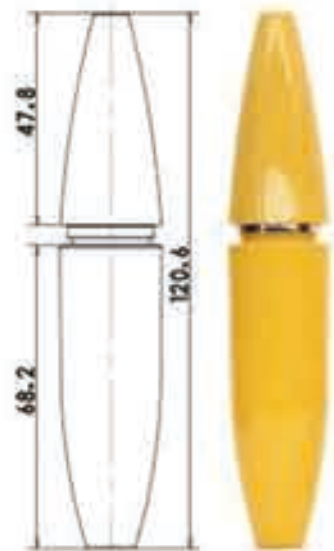

PRODUCT INFORMATION

ITEM NO: SRS-J022

PROCESS: Injection And Blowing

MATERIAL: PETG

CAPACITY: 20ml

SIZE: Pictured

unit:mm