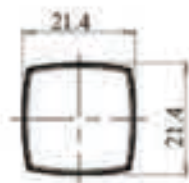

SRS® PACKAGING
圣瑞斯® 包装

Lip Gloss Tube SRS-C027-1

— PRODUCT INFORMATION —

ITEM NO: SRS-C027-1

PROCESS: Injection

MATERIAL: AS

CAPACITY: 6.8ml

SIZE: Pictured

unit:mm