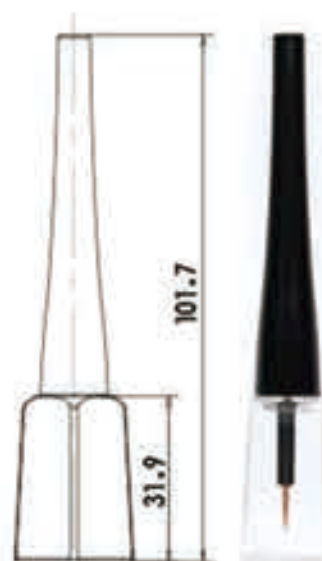

— PRODUCT INFORMATION —

ITEM NO: SRS-Y004

PROCESS: Injection And Blowing

MATERIAL: PETG

CAPACITY: 6ml

SIZE: Pictured

unit:mm