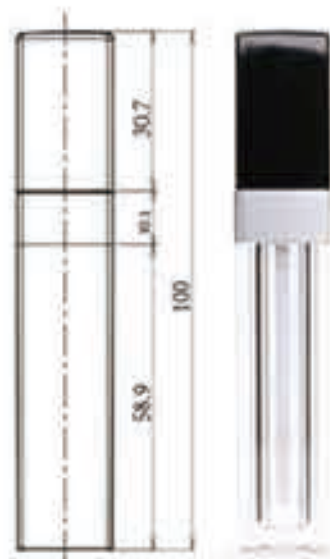

— PRODUCT INFORMATION —

ITEM NO: SRS-C028

PROCESS: Injection

MATERIAL: AS

CAPACITY: 9.5ml

SIZE: Pictured

unit:mm