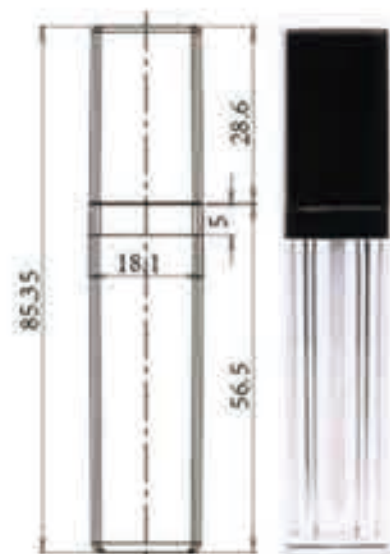

PROCESS: Injection

MATERIAL: AS

CAPACITY: 7.8ml

SIZE: Pictured

unit:mm

SRS[®] PACKAGING
圣瑞斯[®] 包装

Lip Gloss Tube SRS-C047

— PRODUCT INFORMATION —