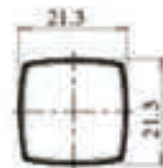

— PRODUCT INFORMATION —

ITEM NO: SRS-C038

PROCESS: Injection

MATERIAL: AS

CAPACITY: 7.6ml

SIZE: Pictured

SRS[®] PACKAGING
圣瑞斯[®] 包装

Lip Gloss Tube SRS-C039