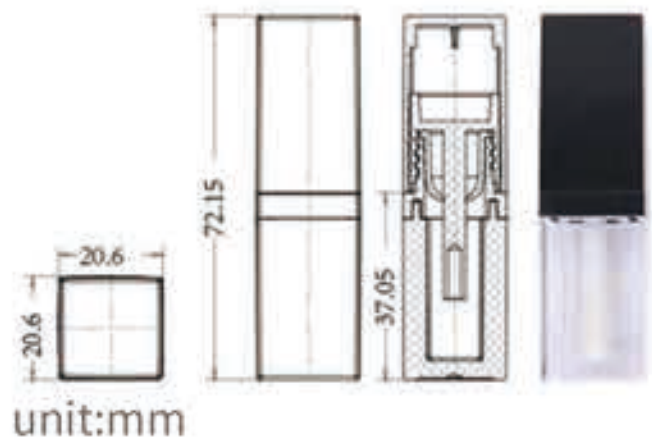

Lip Gloss Tube SRS-C111

— PRODUCT INFORMATION —

ITEM NO: SRS-C111

PROCESS: Injection

MATERIAL: PETG

CAPACITY: 5.1ml

SIZE: Pictured

SRS[®] PACKAGING
圣瑞斯[®] 包装