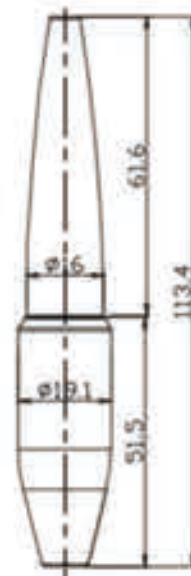

— PRODUCT INFORMATION —

ITEM NO: SRS-Y015

PROCESS: Injection And Blowing

MATERIAL: PETG

CAPACITY: 10ml

SIZE: Pictured

unit:mm