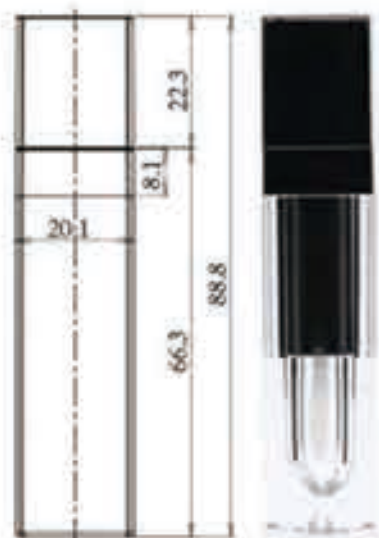

— PRODUCT INFORMATION —

ITEM NO: SRS-C042

PROCESS: Injection

MATERIAL: AS

CAPACITY: 6.9ml

SIZE: Pictured