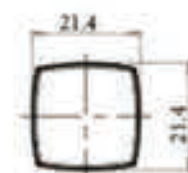

— PRODUCT INFORMATION —

ITEM NO: SRS-C027

PROCESS: Injection

MATERIAL: AS

CAPACITY: 6.8ml

SIZE: Pictured