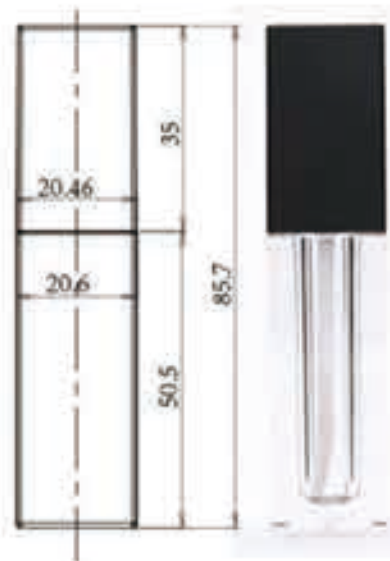

ITEM NO: SRS-C057

PROCESS: Injection

MATERIAL: PETG

CAPACITY: 6.9ml

SIZE: Pictured

unit:mm

SRS[®] PACKAGING
圣瑞斯[®] 包装

Lip Gloss Tube SRS-C058